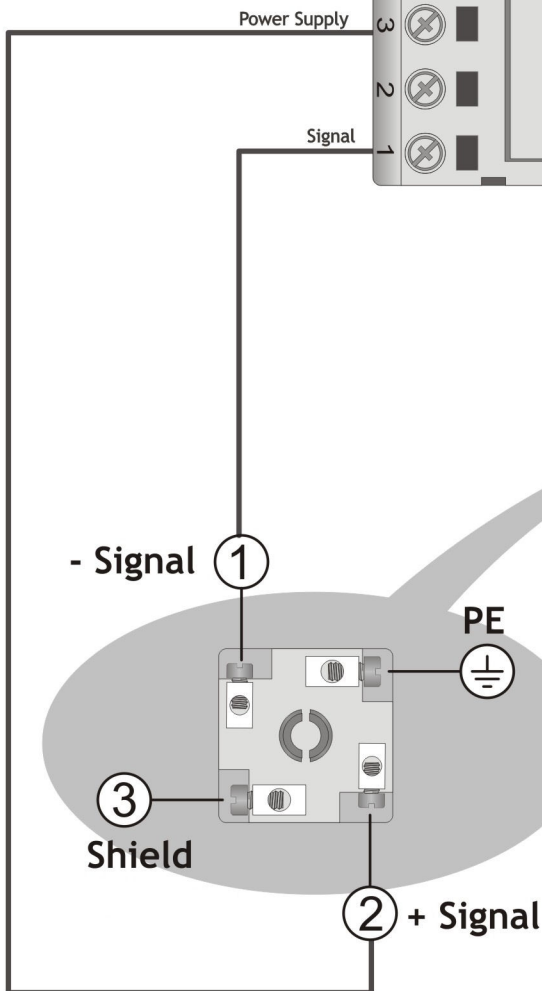

# PRESSURE TRANSDUCER MOD .ECOS CONNECTED TO CONTROLLER MOD. ATR243-20ABC

MEMORY CARD  
Mod. MEMORY C. 241  
Application : AN-0042-1709

Sen : 4.20  
d.P. : 0.00  
Lo.n. : 0.00  
Hi.n. : 10.00  
cAL.o : \*

\* = Calibration Offset

Controller  
Code : ATR243-20ABC

ATTENTION  
Place Jumper JP3  
correctly.

Sensor Mod. ECOS Cod. 2000.40.xxx