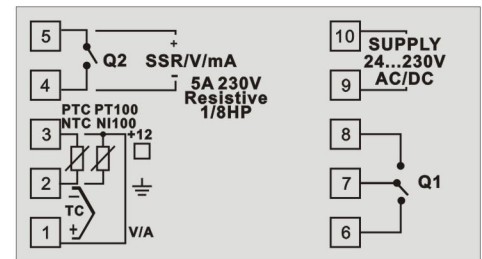

# PRESSURE TRANSDUCER MOD .ECOS CONNECTED TO CONTROLLER MOD. ATR243-20ABC

MEMORY CARD  
Mod. MEMORY C. 241  
Application : AN-0042-1709

Sen : 4.20  
d.P. : 0.00  
Lo.n. : 0.00  
Hi.n. : 10.00  
cAL.o : \*

\* = Calibration Offset

Controller  
Code : ATR243-20ABC

ATTENTION  
Place Jumper JP3  
correctly.

Sensor Mod. ECOS Cod. 2000.40.xxx